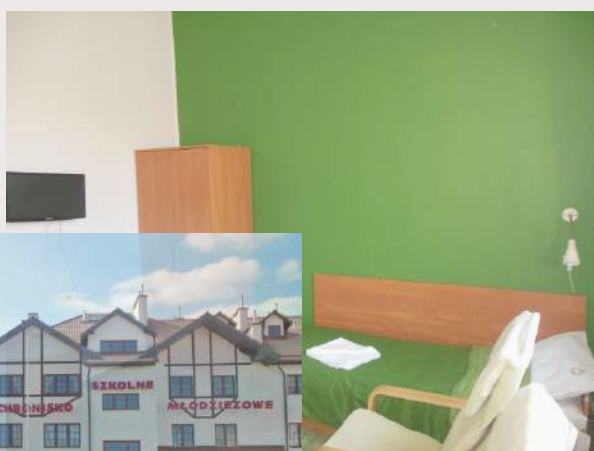

YOUTH HOTEL

Schronisko Młodzieżowe przy ul. Grunwaldzkiej

- 45 min walking from dojo
- 12 eur per person per night

<http://ssm.gda.pl/ssm-grunwaldzka.php>